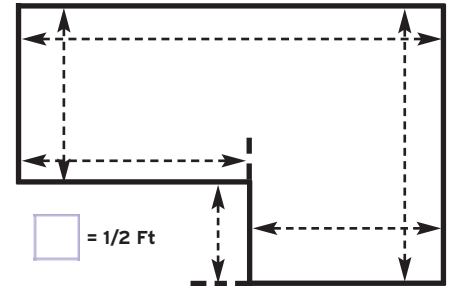

ROOM EVENT!

2 DAYS ONLY! Nov. 7th and 8th

LAWRENCEVILLE STORE ONLY!

2750 Bus. Route 1 North • Event Hours: Sat. 10am-6pm and Sun. 10am-5pm
Be Prepared – And bring your measurements!

Using the graph paper below (see example), draw out each of your rooms and show the length of each wall (feet and inches). Show the closet location, if any, and the size of each wall. Bring this form in during the event and one of our sales associates will tell you what size carpet you need to buy.

Some additional things to know:

1. Arrive at the store early to get the best selection.
2. If you would like to have the carpet bound into a rug, instead of installed wall to wall, that option is available at no extra charge.
3. We will have 1,000 room size carpets on display during the event. In every style, pattern and color imaginable.
4. The room price includes, 6 pound quality pad, moving of furniture, removal and recycling of your existing carpet and installation of the new carpet. No extra charges !
5. In addition to the $199 and $299 price points, we will also have larger size pieces for extra large rooms, at $399 and $499.
6. Delivery is also included in the price, so you do not have to take the carpet home with you. The installer will bring it on the day if installation.

We look forward to seeing you !

Measure each wall in the room. For stairs, count each tread and measure the width of the tread.

A large grid of graph paper, approximately 30 units wide by 40 units high, intended for drawing room layouts.

WORLDWIDE®
WHOLESALE FLOOR COVERINGS

888-WORLD40 • worldwidewholesale.com